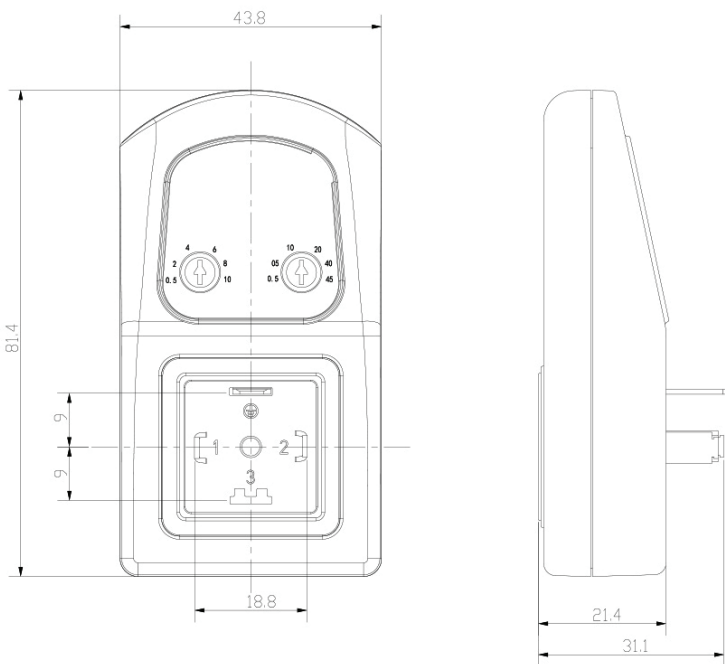

Technical Specification

Every effort has been taken to ensure the accuracy of this specification. However in order to maintain our technological lead we are continuously improving our products which could, without notice result in amendments or omissions to this specification.

We cannot accept responsibility for damage, injury, loss or expenses resulting therein.

Product Details

Supply voltage	24..240V AC/DC-50Hz/60Hz for "CE" marked timer	Duty cycle	100%ED
Absorption current	4mA Max	Switch life	3x10⁸
Operating temperature	-10°C ~+50°C	Time ON	from 0.5 to 10s
Class protection	IP65-EN60529	Time OFF	from 0.5 to 45 min
Switch holding voltage	400V Max	Indicators	Yellow LED
Switch capacity	1A	Manual override	Test
Inrush current	10A for 10ms	Termination	DIN43650A